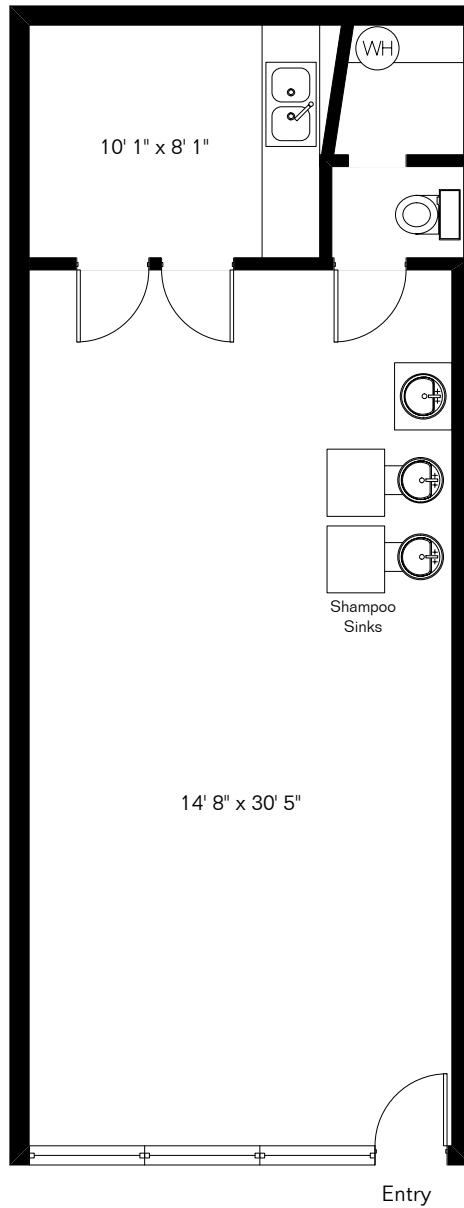

The square footages and room size information are deemed to be reliable but are not guaranteed and should be independently verified. This drawing is for marketing purposes only.

18 W Grant Rd Front

Gross 620 Sq Ft